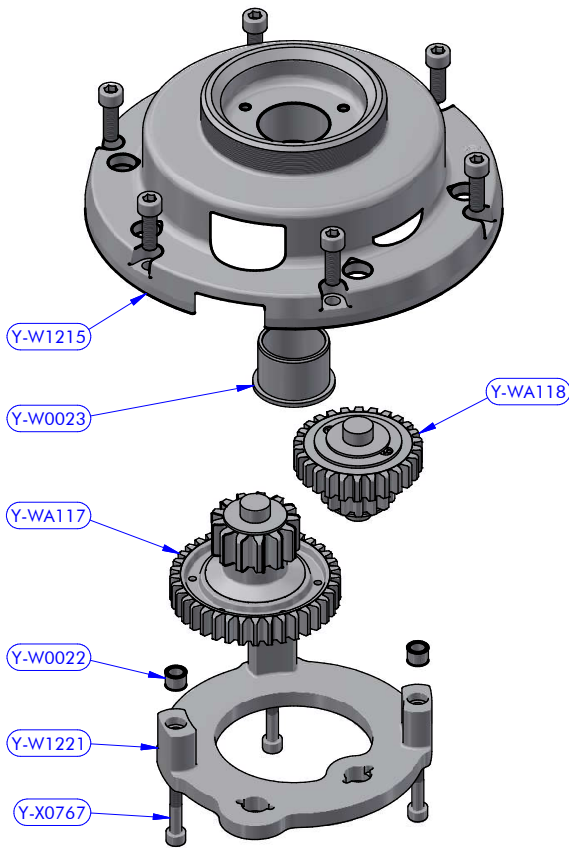

Code Y-WA119
XT76 - Base + Gears assy

Y-WA117 PART LIST			
CODE	DESCRIPTION	MATERIAL	Q.TY
B2519	Roller bearing	Plastic / S.Steel	3
Y-W0102	Pipe spacer	POM-C	1
Y-W0141	Pawl	S.Steel	4
Y-W0171	Gear axis	S.Steel HR	1
Y-W0195	Gear upper washer	Plastic	1
Y-W0199	Gear lower washer	Plastic	1
Y-W1228	Gear "B2"	Bronze	1
Y-W1229	Gear "B1"	Bronze	1
Y-W1230	Gear ring	S.Steel	1
Y-X0052	Screw	S.Steel	2
Y-X0087	Torsion spring	S.Steel	4

Y-WA118 PART LIST			
CODE	DESCRIPTION	MATERIAL	Q.TY
B2519	Roller bearing	Plastic / S.Steel	2
Y-W0032	Gear ring	S.Steel	1
Y-W0102	Pipe spacer	POM-C	1
Y-W0141	Pawl	S.Steel	4
Y-W0180	Gear axis	S.Steel HR	1
Y-W0195	Gear upper washer	Plastic	1
Y-W0199	Gear lower washer	Plastic	1
Y-W0246	Gear "D2"	Bronze	1
Y-W1231	Gear "D1"	Bronze	1
Y-X0052	Screw	S.Steel	2
Y-X0087	Torsion spring	S.Steel	4

Y-WA119 PART LIST			
CODE	DESCRIPTION	MATERIAL	Q.TY
Y-W0022	Pipe spacer	S.Steel	2
Y-W0023	Bearing track	Plastic / S.Steel	1
Y-W1215	Base	Aluminium	1
Y-W1221	Gear base	Aluminium	1
Y-WA117	Gears kit	Various	1
Y-WA118	Gears kit	Various	1
Y-X0069	Screw	S.Steel	6
Y-X0767	Screw	S.Steel	3