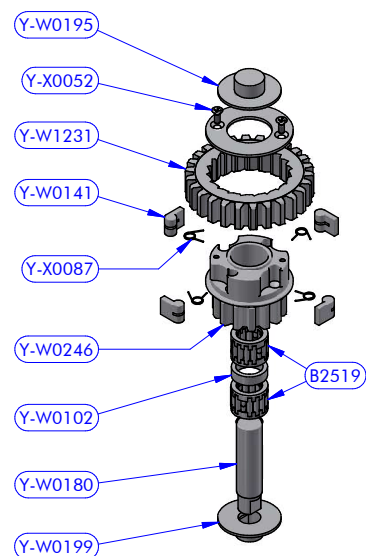

Code Y-WA118
Winch XT76 - Axis "D" gears kit