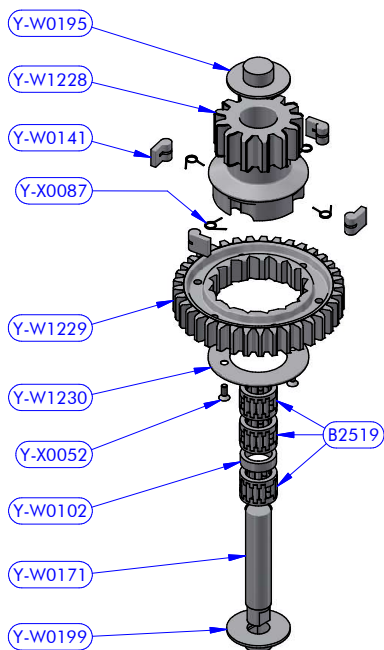

Code Y-WA117
Gears kit XT76 Axis "B"