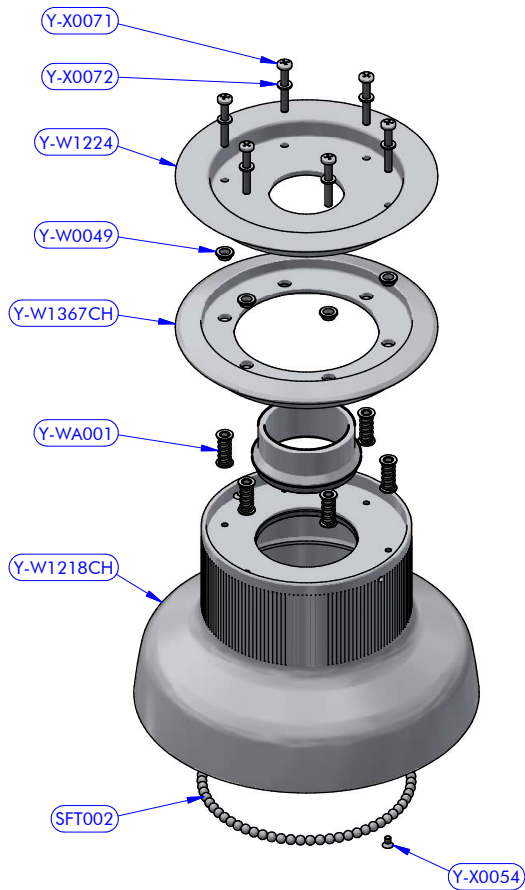

PART LIST			
CODE	DESCRIPTION	MATERIAL	Q.TY
B7035	Roller bearing	Plastic / S.Steel	1
B15639	Roller bearing	Plastic / S.Steel	1
Y-W0006	Upper ring washer	Plastic	1
Y-W0143	ST plug	Plastic	5
Y-W0721	Opening Tool	S.Steel	1
Y-W1020	Cylinder pin	S.Steel	4
Y-W1216	Skirt	Aluminium	1
Y-W1217	Stem	Chromed brass	1
Y-W1237	Stripper	Plastic	1
Y-W1328	Upper cap	S.Steel	1
Y-W1368CH	Upper disk	Chromed brass	1
Y-W1370	Self-tailing arm	Chromed brass	1
Y-WA119	Base + Gears assy	Various	1
Y-WA120	Main shaft assy	Various	1
Y-WA155	Drum	Chromed brass	1
Y-X0055	Screw	S.Steel	1

Code **Y-WA155**

Drum XT76 CH Z58 + ST Disks

Y-WA155 PART LIST			
CODE	DESCRIPTION	MATERIAL	Q.TY
SFT002	Torlon ball	Torlon	67
Y-W0019	Drum extension	Aluminium	1
Y-W0049	ST disk bush	Plastic	6
Y-W1218CH	Drum	Chromed brass	1
Y-W1224	ST central disk	Aluminium	1
Y-W1367CH	ST lower disk	Chromed brass	1
Y-WA001	ST-spring assy	S.Steel	6
Y-X0054	Screw	S.Steel	1
Y-X0071	Screw	S.Steel	6
Y-X0072	S.steel washer	S.Steel	6

Code **Y-WA120**

XT76 Main shaft assy

Y-WA120 PART LIST			
CODE	DESCRIPTION	MATERIAL	Q.TY
B4234	Roller bearing	Plastic / S.Steel	2
Y-W0101	Half-ring	Brass	2
Y-W0109	Pipe spacer	Plastic	1
Y-W0132	S.steel washer	S.Steel	1
Y-W0141	Pawl	S.Steel	2
Y-W0151	Shaft cap	Plastic	1
Y-W0373	Bushing	Chromed bronze	1
Y-W1227	Main shaft	S.Steel	1
Y-W1232	Gear "A2"	Bronze	1
Y-X0060	Screw	S.Steel	1
Y-X0087	Torsion spring	S.Steel	2

Y-WA118 PART LIST			
CODE	DESCRIPTION	MATERIAL	Q.TY
B2519	Roller bearing	Plastic / S.Steel	2
Y-W0032	Gear ring	S.Steel	1
Y-W0102	Pipe spacer	POM-C	1
Y-W0141	Pawl	S.Steel	4
Y-W0180	Gear axis	S.Steel HR	1
Y-W0195	Gear upper washer	Plastic	1
Y-W0199	Gear lower washer	Plastic	1
Y-W0246	Gear "D2"	Bronze	1
Y-W1231	Gear "D1"	Bronze	1
Y-X0052	Screw	S.Steel	2
Y-X0087	Torsion spring	S.Steel	4