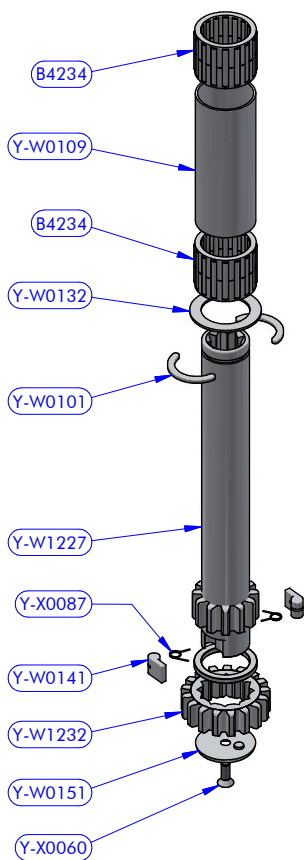

PART LIST			
CODE	DESCRIPTION	MATERIAL	Q.TY
B7035	Roller bearing	Plastic / S.Steel	1
B15639	Roller bearing	Plastic / S.Steel	1
Y-W0006	Upper ring washer	Plastic	1
Y-W0143	ST plug	Plastic	5
Y-W0721	Opening Tool	S.Steel	1
Y-W1020	Cylinder pin	S.Steel	4
Y-W1216	Skirt	Aluminium	1
Y-W1217	Stem	Chromed brass	1
Y-W1237	Stripper	Plastic	1
Y-W1328	Upper cap	S.Steel	1
Y-W1368CH	Upper disk	Chromed brass	1
Y-W1370	Self-tailing arm	Chromed brass	1
Y-WA119	Base + Gears assy	Various	1
Y-WA120	Main shaft assy	Various	1
Y-WA155	Drum	Chromed brass	1
Y-X0055	Screw	S.Steel	1

Code **Y-WA155**

Drum XT76 CH Z58 + ST Disks

Y-WA155 PART LIST			
CODE	DESCRIPTION	MATERIAL	Q.TY
SFT002	Torlon ball	Torlon	67
Y-W0019	Drum extension	Aluminium	1
Y-W0049	ST disk bush	Plastic	6
Y-W1218CH	Drum	Chromed brass	1
Y-W1224	ST central disk	Aluminium	1
Y-W1367CH	ST lower disk	Chromed brass	1
Y-WA001	ST-spring assy	S.Steel	6
Y-X0054	Screw	S.Steel	1
Y-X0071	Screw	S.Steel	6
Y-X0072	S.steel washer	S.Steel	6

Code **Y-WA120**

XT76 Main shaft assy

Y-WA120 PART LIST			
CODE	DESCRIPTION	MATERIAL	Q.TY
B4234	Roller bearing	Plastic / S.Steel	2
Y-W0101	Half-ring	Brass	2
Y-W0109	Pipe spacer	Plastic	1
Y-W0132	S.steel washer	S.Steel	1
Y-W0141	Pawl	S.Steel	2
Y-W0151	Shaft cap	Plastic	1
Y-W0373	Bushing	Chromed bronze	1
Y-W1227	Main shaft	S.Steel	1
Y-W1232	Gear "A2"	Bronze	1
Y-X0060	Screw	S.Steel	1
Y-X0087	Torsion spring	S.Steel	2

Y-WA118 PART LIST			
CODE	DESCRIPTION	MATERIAL	Q.TY
B2519	Roller bearing	Plastic / S.Steel	2
Y-W0032	Gear ring	S.Steel	1
Y-W0102	Pipe spacer	POM-C	1
Y-W0141	Pawl	S.Steel	4
Y-W0180	Gear axis	S.Steel HR	1
Y-W0195	Gear upper washer	Plastic	1
Y-W0199	Gear lower washer	Plastic	1
Y-W0246	Gear "D2"	Bronze	1
Y-W1231	Gear "D1"	Bronze	1
Y-X0052	Screw	S.Steel	2
Y-X0087	Torsion spring	S.Steel	4